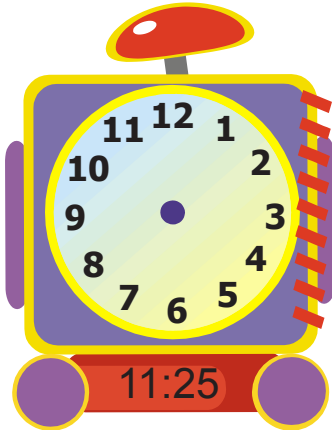

Name: _____ Class: _____

Teacher: _____ Date: _____

What time is it?

Draw the clock's hands to show the correct time.

ClassBrain.com is an educational resource site bringing you cool tools and tricks for your brain.
Mind **does** matter....Soak it up!