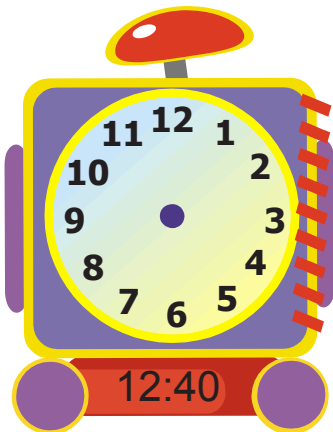

Name: _____ Class: _____

Teacher: _____ Date: _____

What time is it?

Draw the clock's hands to show the correct time.

ClassBrain.com is an educational resource site bringing you cool tools and tricks for your brain.
Mind **does** matter....Soak it up!