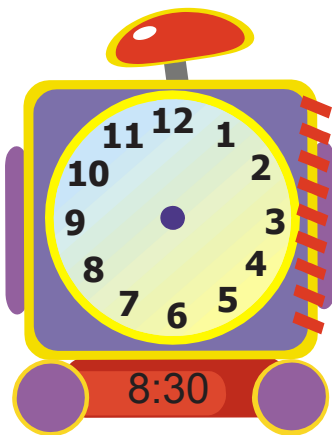

Name: _____ Class: _____

Teacher: _____ Date: _____

What time is it?

Draw the clock's hands to show the correct time.

ClassBrain.com is an educational resource site bringing you cool tools and tricks for your brain.
Mind **does** matter....Soak it up!