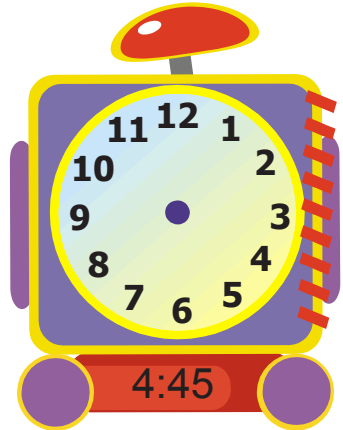

Name: _____ Class: _____

Teacher: _____ Date: _____

What time is it?

Draw the clock's hands to show the correct time.

ClassBrain.com is an educational resource site bringing you cool tools and tricks for your brain.
Mind **does** matter....Soak it up!