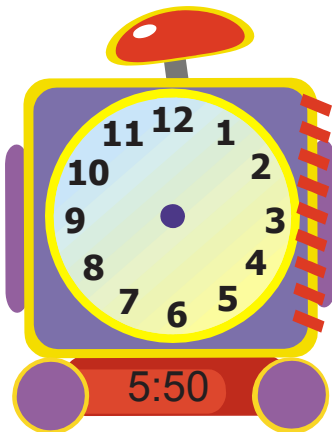

Name: _____ Class: _____

Teacher: _____ Date: _____

What time is it?

Draw the clock's hands to show the correct time.

ClassBrain.com is an educational resource site bringing you cool tools and tricks for your brain.
Mind **does** matter....Soak it up!