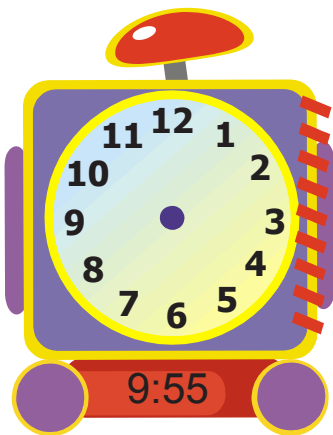

Name: _____ Class: _____

Teacher: _____ Date: _____

What time is it?

Draw the clock's hands to show the correct time.

ClassBrain.com is an educational resource site bringing you cool tools and tricks for your brain.
Mind **does** matter....Soak it up!